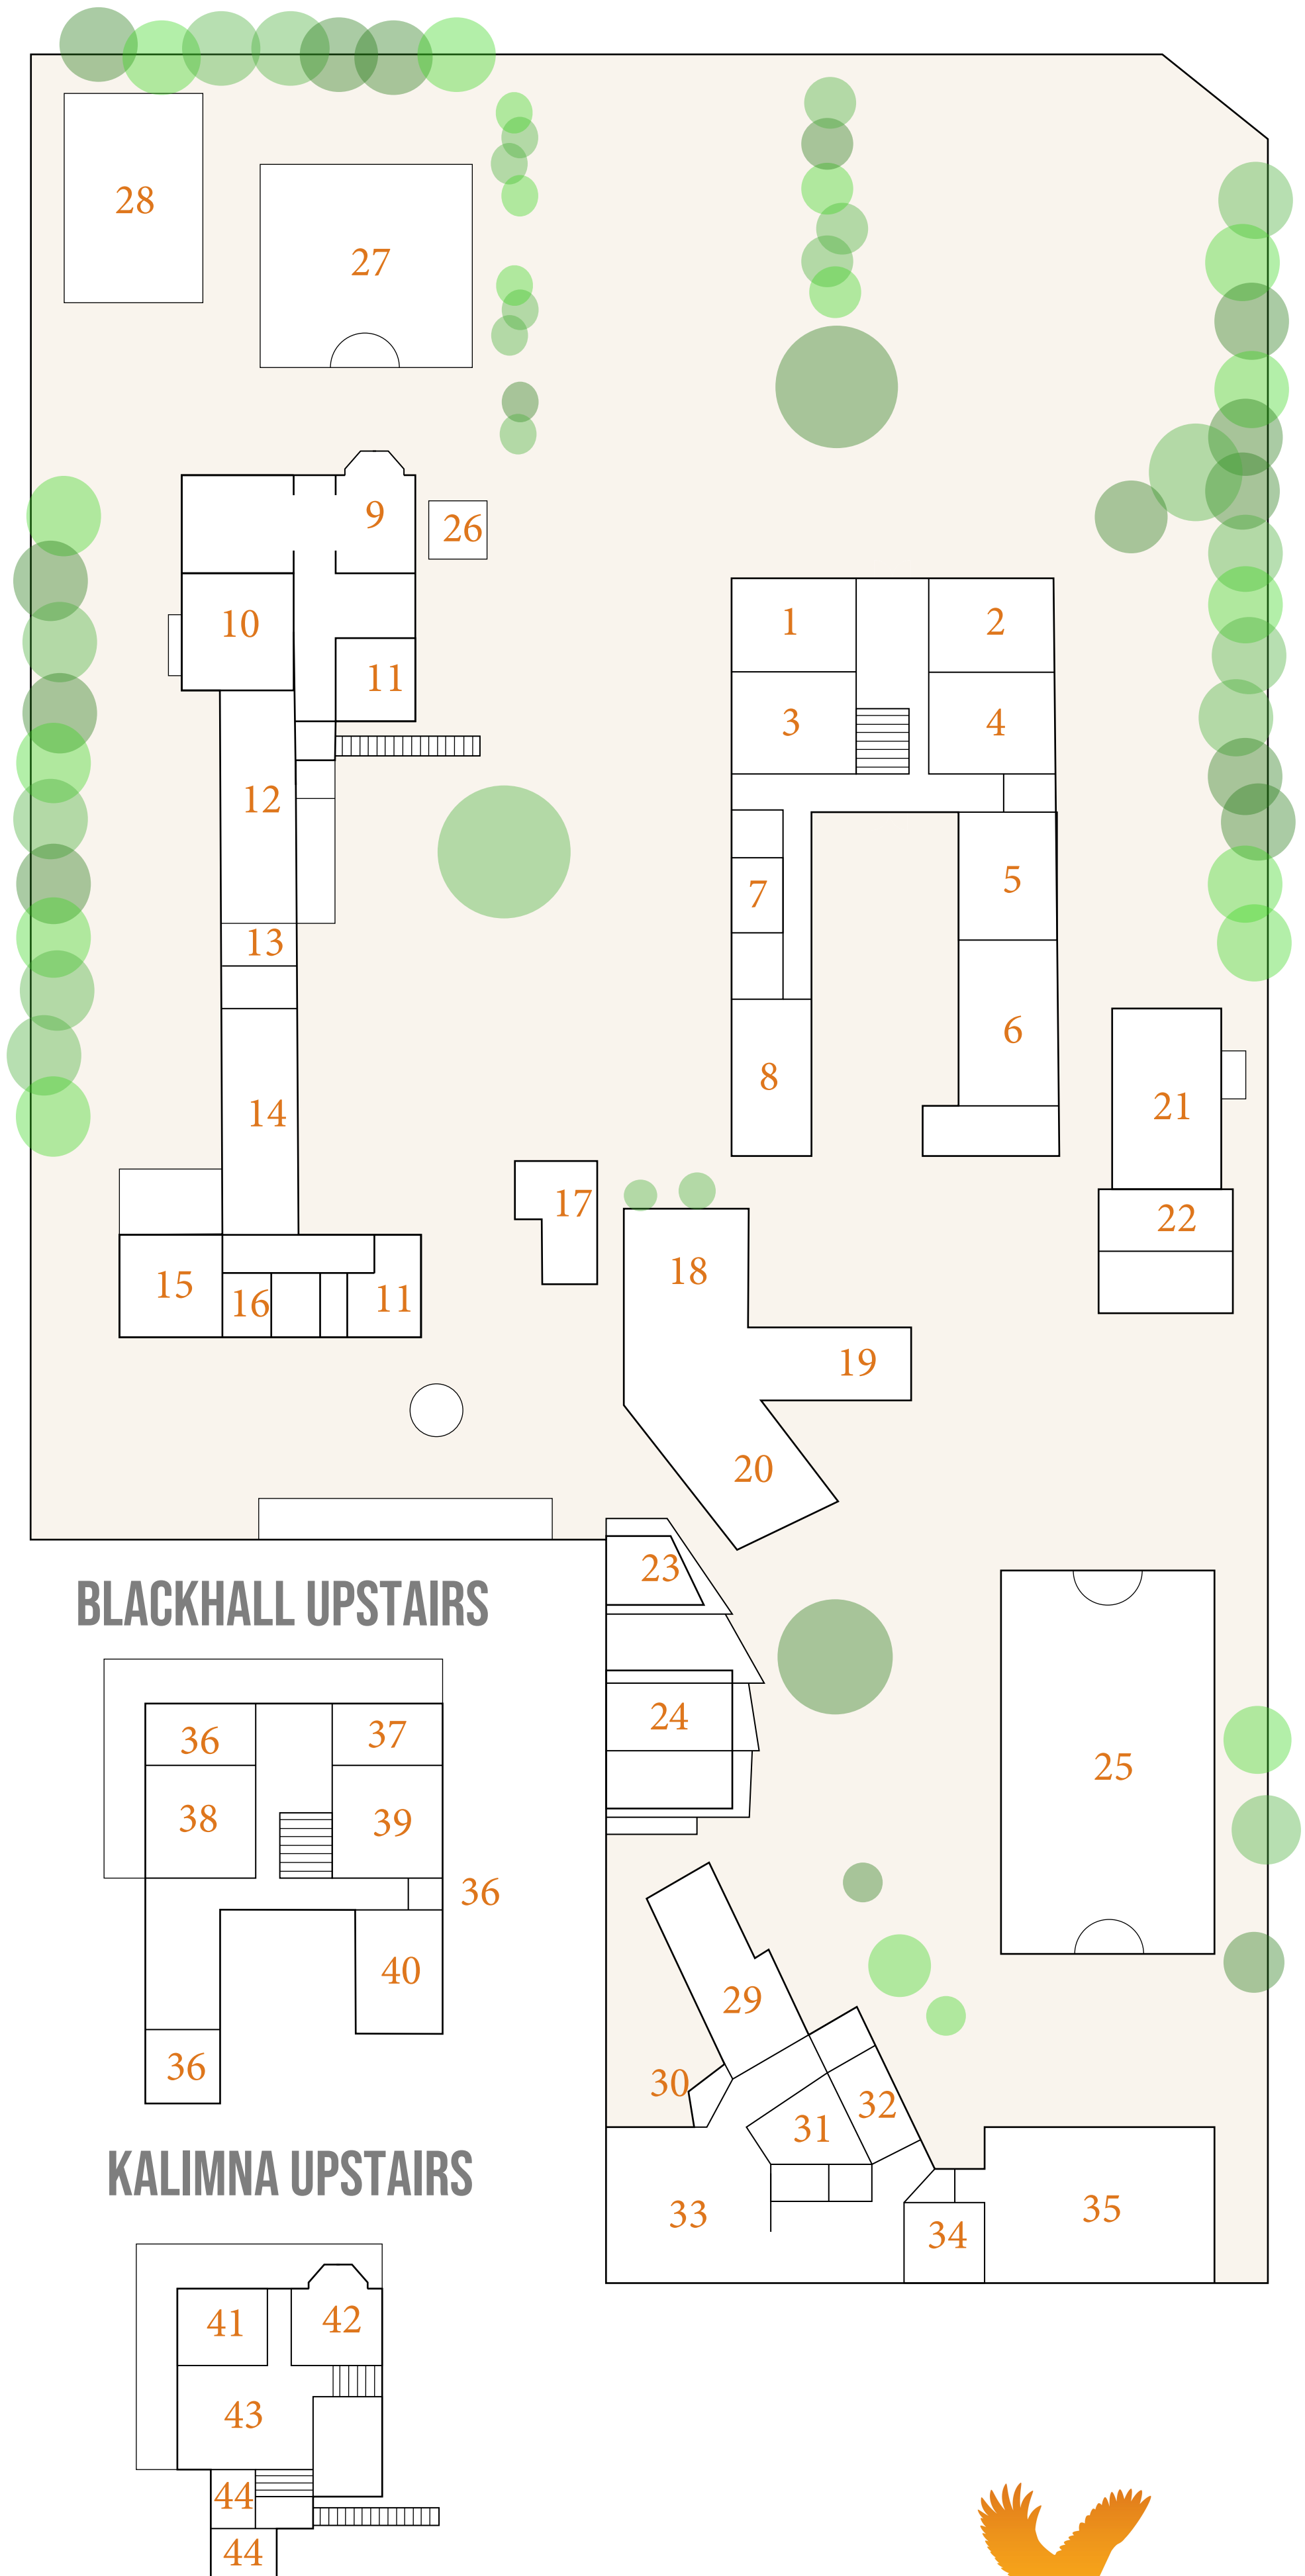

BLACKHALL KALIMNA MAP

BLACKHALL

1. Principal's Office
2. Reception
3. Hades
4. Small Lab (Bridge)
5. Middle Lab
6. Big Lab
7. Offices
8. Staff Room

BLACKHALL UPSTAIRS

36. Offices
37. Old Bailey
38. Domain
39. Nirvana
40. Tank

KALIMNA (CDP RESOURCE CENTER)

9. Front Room
10. Middle Room
11. Offices
12. Year 11 & 12 Common Room
13. Lockers
14. Music Studio
15. Electronic Music Studio
16. Instrumental Music Studios

KALIMNA UPSTAIRS

41. Balcony
42. Board Room
43. Gallery
44. Offices

THE COTTAGE

17. Careers & Wellbeing

LIBRARY

18. Presentation Room
19. Study Area
20. Library and Reading Spaces

THE BLACKBOX

21. Theatre
22. Lockers & Toilets

DESIGN SPACE

23. Kitchen
24. Design & Tech Room

SPORT FACILITIES

25. Basketball Court (Cage)
26. Giant Chess
27. Half Court
28. Fitness Equipment

FRANCES DERHAM ART SPACE

29. Film Studios
30. IT
31. Kiln
32. Ceramics Studio
33. Art Studio
34. Dark Room
35. Barn